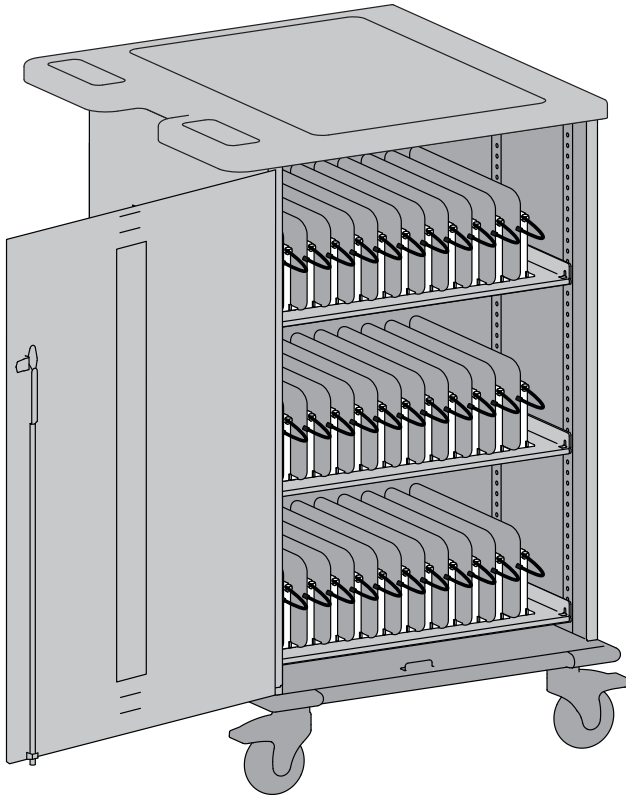

YES BASIC Charging Cart

Ergotron's Yes Cart for Chromebooks is designed to automatically charge and store 1-30 tablet, smart phone, and Chromebook devices safely and efficiently. Adjustable shelves customize shelf height in 2.5 cm increments to fit a range of device heights; adjustable bays slide left to right to fit even the largest cases.

Power System

220-240V~ 50/60Hz. Max Amps: 10A

Physical Dimensions

Height: 106 cm (41.7-inches)

Length: 73 cm (28.7-inches)

Width: 64 cm (25-inches)

Weight (without Mobile Devices)

60.4 kg (168 lb)

Weight Capacity:

Top Surface

11.3 kg (25 lb)

Shelves (Top, Middle, Bottom) ea.

27.2 kg (60 lb)

Adapter Shelves (ea.)

5.4 kg (12 lb)

Generally compatible with most 13" display devices and some 14" devices.