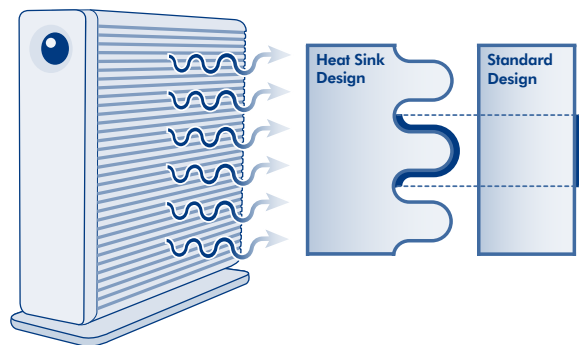

Perfect All-In-One Solution

The LaCie d2 Quadra Hard Disk provides up to an incredible 1TB capacity in a relatively compact device. Fully loaded with all the best interfaces – eSATA 3Gb/s, FireWire 800, FireWire 400, and Hi-Speed USB 2.0 – it offers complete universal connectivity for PC and Mac users. Use it to easily store all of your files or back up your computer or small server regularly, whether at home or the office.

High-End Features

With fast burst transfer rates of up to 105-115MB/s** via eSATA, this industry-leading hard disk delivers superior performance. Setup and use is quick and easy; the preloaded LaCie Setup Assistant helps format the hard disk according to your needs. With the LaCie Shortcut Button*, you can easily launch any application with one push such as the included Genie Backup Assistant™ software with data restore for Windows® users or Intego Backup Assistant™ software with data restore for Mac users.

Clever, Advanced Design

The LaCie d2 Quadra Hard Disk's new design is sturdy, compact and versatile, making it ideal for intensive professional use. The unique, fanless aluminum heat sink design with 60% more surface area for heat dissipation keeps it quiet and as safe as possible at all times. The LaCie d2 Quadra can stand upright, be stacked horizontally with other drives or rackmounted to save desktop space.