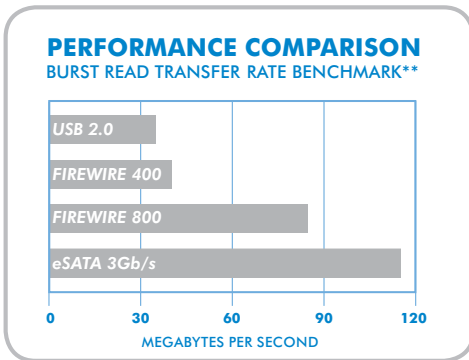

LaCie d2 Quadra Hard Disk

eSATA 3Gb/s, Hi-Speed USB 2.0, FireWire 400, and FireWire 800

Design by Neil Poulton

**Quadruple Interface
For Professional Use**

The Professional Choice

Perfect for digital content creation, audio/video editing, DVD authoring, web animation, etc., the LaCie d2 Quadra Hard Disk can handle multiple demanding professional tasks. It can be daisy-chained via FireWire or connected to your DV camera and is even bootable in FireWire for Mac® and in eSATA for Mac/PC. Advanced features include 3-level power management (Auto/On/Off)* and software RAID 0/RAID 1 potential when daisy-chained with other drives.

Perfect All-In-One Solution

The LaCie d2 Quadra Hard Disk provides up to an incredible 1TB capacity in a relatively compact device. Fully loaded with all the best interfaces – eSATA 3Gb/s, FireWire 800, FireWire 400, and Hi-Speed USB 2.0 – it offers complete universal connectivity for PC and Mac users. Use it to easily store all of your files or back up your computer or small server regularly, whether at home or the office.

High-End Features

With fast burst transfer rates of up to 105-115MB/s** via eSATA, this industry-leading hard disk delivers superior performance. Setup and use is quick and easy; the preloaded LaCie Setup Assistant helps format the hard disk according to your needs. With the LaCie Shortcut Button*, you can easily launch any application with one push such as the included Genie Backup Assistant™ software with data restore for Windows® users or Intego Backup Assistant™ software with data restore for Mac users.

100GB* =**

7 hours of DV video or
35,000 songs or
100,000 photos****

- Quadruple interface for full PC/Mac compatibility
- Superior burst transfer rates up to 105-115MB/s (eSATA 3Gbits)
- Space-saving versatility - stack, rackmount or stand upright
- Sturdy, aluminum d2 heat sink design