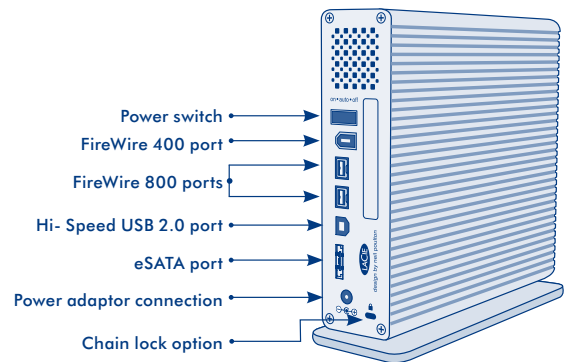

LaCie d2 Quadra Hard Disk

eSATA 3Gb/s, Hi-Speed USB 2.0, FireWire 400, and FireWire 800

Design by Neil Poulton

**Quadruple Interface
For Professional Use**

The Professional Choice

Perfect for digital content creation, audio/video editing, DVD authoring, web animation, etc., the LaCie d2 Quadra Hard Disk can handle multiple demanding professional tasks. It can be daisy-chained via FireWire or connected to your DV camera and is even bootable in FireWire for Mac® and in eSATA for Mac/PC. Advanced features include 3-level power management (Auto/On/Off)* and software RAID 0/RAID 1 potential when daisy-chained with other drives.

Perfect All-In-One Solution

The LaCie d2 Quadra Hard Disk provides up to an incredible 1TB capacity in a relatively compact device. Fully loaded with all the best interfaces – eSATA 3Gb/s, FireWire 800, FireWire 400, and Hi-Speed USB 2.0 – it offers complete universal connectivity for PC and Mac users. Use it to easily store all of your files or back up your computer or small server regularly, whether at home or the office.

High-End Features

With fast burst transfer rates of up to 105-115MB/s** via eSATA, this industry-leading hard disk delivers superior performance. Setup and use is quick and easy; the preloaded LaCie Setup Assistant helps format the hard disk according to your needs. With the LaCie Shortcut Button*, you can easily launch any application with one push such as the included Genie Backup Assistant™ software with data restore for Windows® users or Intego Backup Assistant™ software with data restore for Mac users.

Clever, Advanced Design

The LaCie d2 Quadra Hard Disk's new design is sturdy, compact and versatile, making it ideal for intensive professional use. The unique, fanless aluminum heat sink design with 60% more surface area for heat dissipation keeps it quiet and as safe as possible at all times. The LaCie d2 Quadra can stand upright, be stacked horizontally with other drives or rackmounted to save desktop space.