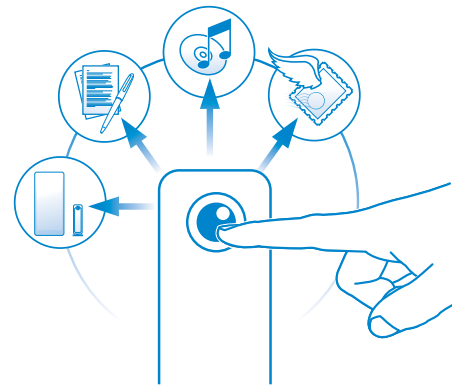

Apple® Time Machine and Leopard Compatible

The LaCie d2 Quadra Hard Disk is compatible with Mac OS X v10.5 Leopard, including Time Machine®, making it an ideal partner for your Mac. Time Machine automatically backs up your Mac's system files, applications, accounts, preferences, music, photos, movies, and documents to an external hard drive and you can easily go back in time to recover anything.

Features

- eSATA, FireWire 800, FireWire 400, and Hi-Speed USB 2.0
- Superior heat dissipation
- Triple (Auto/On/Off) power management*
- Stack, rackmount, or stand upright
- Daisy-chainable (FireWire)
- Plug & play
- LaCie Shortcut Button*
- Advanced backup software

Box Content

- LaCie d2 Quadra Hard Disk
- eSATA-to-eSATA cable
- FireWire 800 (9-pin) cable
- FireWire 400 (6-pin) cable
- Hi-Speed USB 2.0 cable
- Drive stand for upright use
- External power supply
- Utilities with User Manual (preloaded on the drive):
  - LaCie Setup Assistant
  - Genie Backup Assistant software with data restore for Windows 2000, XP, Vista
  - Intego Backup Assistant software with data restore for Mac OS X 10.4
- Quick Install Guide

System Requirements

- Computer with an eSATA, FireWire 800, FireWire 400, or USB 2.0 port
- Windows 2000, Windows XP, Windows Vista™; 500MHz processor or higher
- Mac OS 10.2.8 (Mac OS 10.3 for eSATA) or later; G4, G5, Mac Intel 500MHz processor or higher
- Minimum 128MB RAM (512MB or greater recommended)