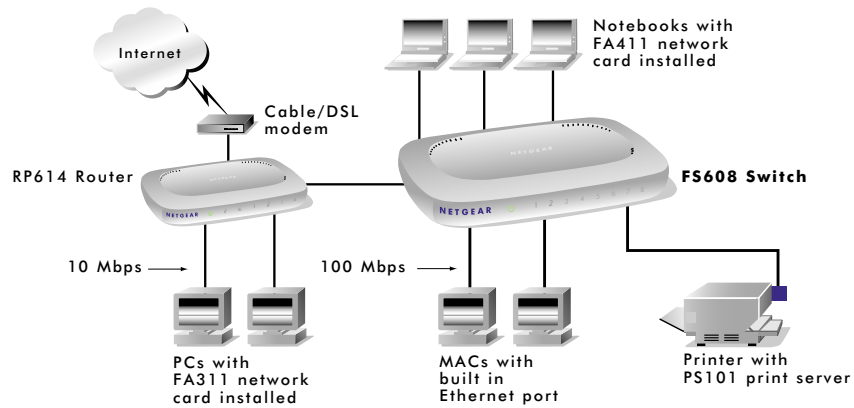

Technical Specifications

- **Network Protocol and Standards Capability:**
  - IEEE 802.3i 10BASE-T
  - IEEE 802.3u 100BASE-TX
  - IEEE 802.3x Flow Control
  - compatible with Windows®, Mac® OS, NetWare®, Linux®
- **Interface:**
  - RJ-45 connector for 10BASE-T and 100BASE-TX
  - All ports have Auto Uplink (Auto MDI-X)
- **Power Consumption:**
  - 3.7 W maximum
- **Physical Specifications:**
  - 6.9" x 4.6" x 1.1" (175 mm 118 mm 28 mm)
  - 0.61 lb (0.28 kg)
- **Status Lights:**
  - Power light; speed and activity light on each port
- **Environmental Specifications:**
  - Operating Temperature: 0° to 40°C
  - Storage Temperature: -20° to 70°C
  - Operating Relative Humidity: 90% non-condensing
  - Acoustic noise: 0 dB
- **Performance Specifications:**
  - Frame filter and forward rates:
    - 14,800 frames/sec max for 10M port
    - 148,800 frames/sec max for 100M port
  - Non-blocking, wire-speed frame forward rate
  - Forwarding modes: Store-and-forward
  - Network latency: Less than 20 microseconds for 64-byte frames for 100 Mbps to 100 Mbps transmission
  - Address database size: 1,000 media access control (MAC) addresses
  - Addressing: 48-bit MAC address
  - Queue buffer: 128 kilobytes
  - Maximum cable length: 328 feet (100 M)
- **Electromagnetic Emissions:**
  - CE mark, commercial
  - FCC Part 15, Class B
  - EN 55 022 (CISPR 22), Class B
  - C-Tick
  - EN 55 024
  - TUV (EN 60950)
- **Electromagnetic Susceptibility:**
  - CE Mark, commercial
  - Electrostatic discharge (ESD): IEC 801-2, Level 2/3
  - Radiated electromagnetic field: IEC 801-3, Level 2
- **Warranty:**
  - 3 years

System Requirements

- Category 5 UTP Ethernet cables
- Network card for each computer
- Network software such as Windows, Macintosh, or Linux

Package Contents

- FS608 Fast Ethernet Switch
- AC power adapter
- Vertical stand
- Wall-mounting screws
- FS608 Installation Guide
- Warranty and registration card
- Support information card

NETGEAR®

4500 Great America Parkway
Santa Clara, CA 95054 USA
Phone: 1-888-NETGEAR
E-mail: sales@NETGEAR.com
www.NETGEAR.com

©2002 NETGEAR, Inc. NETGEAR®, the Netgear Logo, the Gear Guy, and Everybody's connecting are trademarks or registered trademark of Netgear, Inc. in the United States and/or other countries. Microsoft, Windows, and the Windows logo are trademarks, or registered trademarks of Microsoft Corporation in the United States and/or other countries. Other brand and product names are trademarks or registered trademarks of their respective holders. Information is subject to change without notice. All rights reserved.