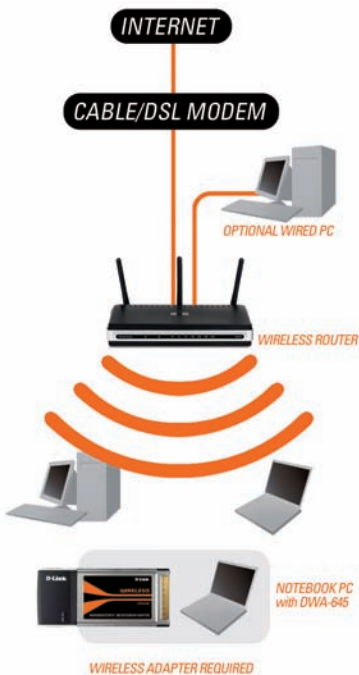

WHAT THIS PRODUCT DOES

Upgrade your notebook computer's wireless connectivity with the RangeBooster N 650 network adapters and routers for a much faster wireless connection and superior reception. Once connected, you can access your network's high speed Internet while also getting secure access to shared photos, files, music, video, printers and storage.

GET CONNECTED, STAY CONNECTED

Based on the latest 802.11n (draft) specifications, RangeBooster N 650 technology provides real world performance that can be up to 300Mbps and 5 times faster than 802.11g. ¹This allows wireless network connection to perform smoothly for bandwidth-demanding applications such as multimedia and Internet phone.

YOUR NETWORK SETUP

TECHNICAL SPECIFICATIONS

SYSTEM REQUIREMENTS

- + Windows XP SP2 or 2000 SP4
- + CD-ROM drive
- + 20MB hard disk space
- + CardBus Type II Slot

STANDARDS

- + IEEE 802.11n (draft)
- + IEEE 802.11g
- + IEEE 802.11b

INTERFACE

32-bit CardBus

FREQUENCY RANGE

- + 2412 to 2462MHz (North America)
- + 2412 to 2472MHz (General Europe)
- + 2412 to 2484MHz (Japan)

EMISSION SCHEMES

DSSS, OFDM

DATA MODULATION SCHEMES

DBPSK, DQPSK, CCK and OFDM (BPSK/QPSK/16-QAM/64-QAM)

DATA RATES ¹

- + 802.11g: 6/9/12/18/24/36/48/54Mbps
- + 802.11b: 1/2/5.5/11Mbps
- + 802.11n: 30/60/90/120/180/240/270/300Mbps

TRANSMIT OUTPUT POWER ²

17dbm (typical)

EIRP

17dbm (typical)

ANTENNAS

- + Two antennas for signal transmission
- + Three antennas for signal reception

SECURITY

- + 64/128-bit WEP data encryption
- + Wi-Fi Protected Access (WPA, WPA2)

POWER INPUT

3.3 VDC +/- 5%

POWER CONSUMPTION (802.11N)

- + 2TX: TX 630mA, RX 450mA, Standby 450mA
- + 3TX: TX 930mA, RX 450mA, Standby 450mA

DIAGNOSTIC LEDS

- + Link
- + Activity

DIMENSIONS

54.8 x 120 x 6.9 mm (2.16 x 4.72 x 0.27 inches)

WEIGHT

46 grams (0.1 lb)

OPERATING TEMPERATURE

0° to 40° C (32° to 104° F)

STORAGE TEMPERATURE

-20° to 65° C (-4° to 149° F)

OPERATING HUMIDITY

10% to 90% non-condensing

STORAGE HUMIDITY

5% to 95% non-condensing

CERTIFICATIONS

- + FCC Class B
- + CE
- + C-Tick
- + IC

¹ Maximum wireless signal rate derived from IEEE standard 802.11g and draft 802.11n specifications. 802.11n speeds obtainable among RangeBooster N 650 products. Actual data throughput will vary. Network conditions and environmental factors, including volume of network traffic, building materials and construction, and network overhead, lower actual data throughput rate. Environmental factors will adversely affect wireless signal range.

² Maximum output power setting varies according to individual country.

D-Link Worldwide Offices