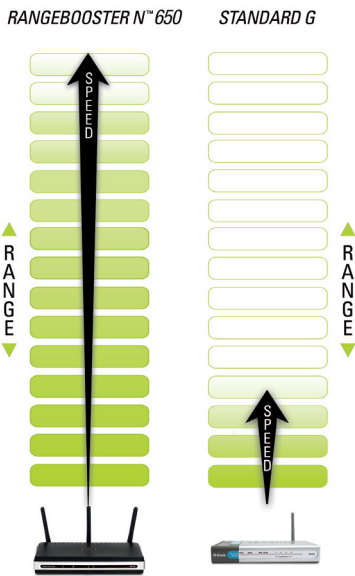

LED

- + Power
- + Status
- + WLAN
- + LAN (10/100)

POWER CONSUMPTION

9 Watts

POWER INPUT

5VDC 3A
Through external power adapter

DIMENSIONS

198 (L) x 120 (W) x 32 mm (H)
(7.8 x 4.72 x 1.26 inches)

STORAGE HUMIDITY

5% to 95% (non-condensing)

EMI CERTIFICATIONS

FCC Class B, CE, IC, C-Tick

SAFETY CERTIFICATION

CSA

¹ Maximum wireless signal rate derived from IEEE standard 802.11g and draft 802.11n specifications. Actual data throughput will vary. Network conditions and environmental factors, including volume of network traffic, building materials and construction, and network overhead, lower actual data throughput rate. All references to speed are for comparison purposes only.