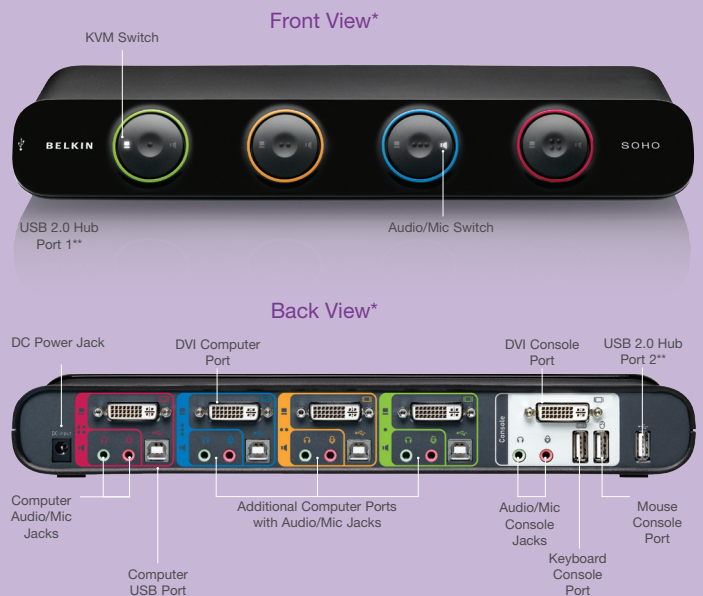

## SOHO Desktop KVM Switch

### Product Bulletin

The Belkin SOHO Desktop KVM Switch lets you share one monitor, keyboard, and mouse with up to 4 computers, saving space on your desk and reducing equipment clutter.

The sleek new design incorporates a built-in USB 2.0 2-port hub with one of the ports conveniently located at the front.

### Features

- Compatible with both Mac® and PC computers
- Front-panel buttons with new LED indicator lights and support for programmable hot-key switching makes it easy to switch between computers
- Independent audio switching—listen to music on one computer while you work from another computer which is connected to the KVM Switch!
- Built-in USB 2.0 2-port hub with convenient front access port
- Available in VGA or DVI
- PS/2 or USB compatibility
- All colour coded cables are included!

This is perfect for connecting an MP3 player, printer, scanner, or any of your USB devices to the KVM Switch while allowing connected computers to access them. The soft touch buttons on the front allow for easy switching, and independent audio-switching means you can play music from one computer while working on another!